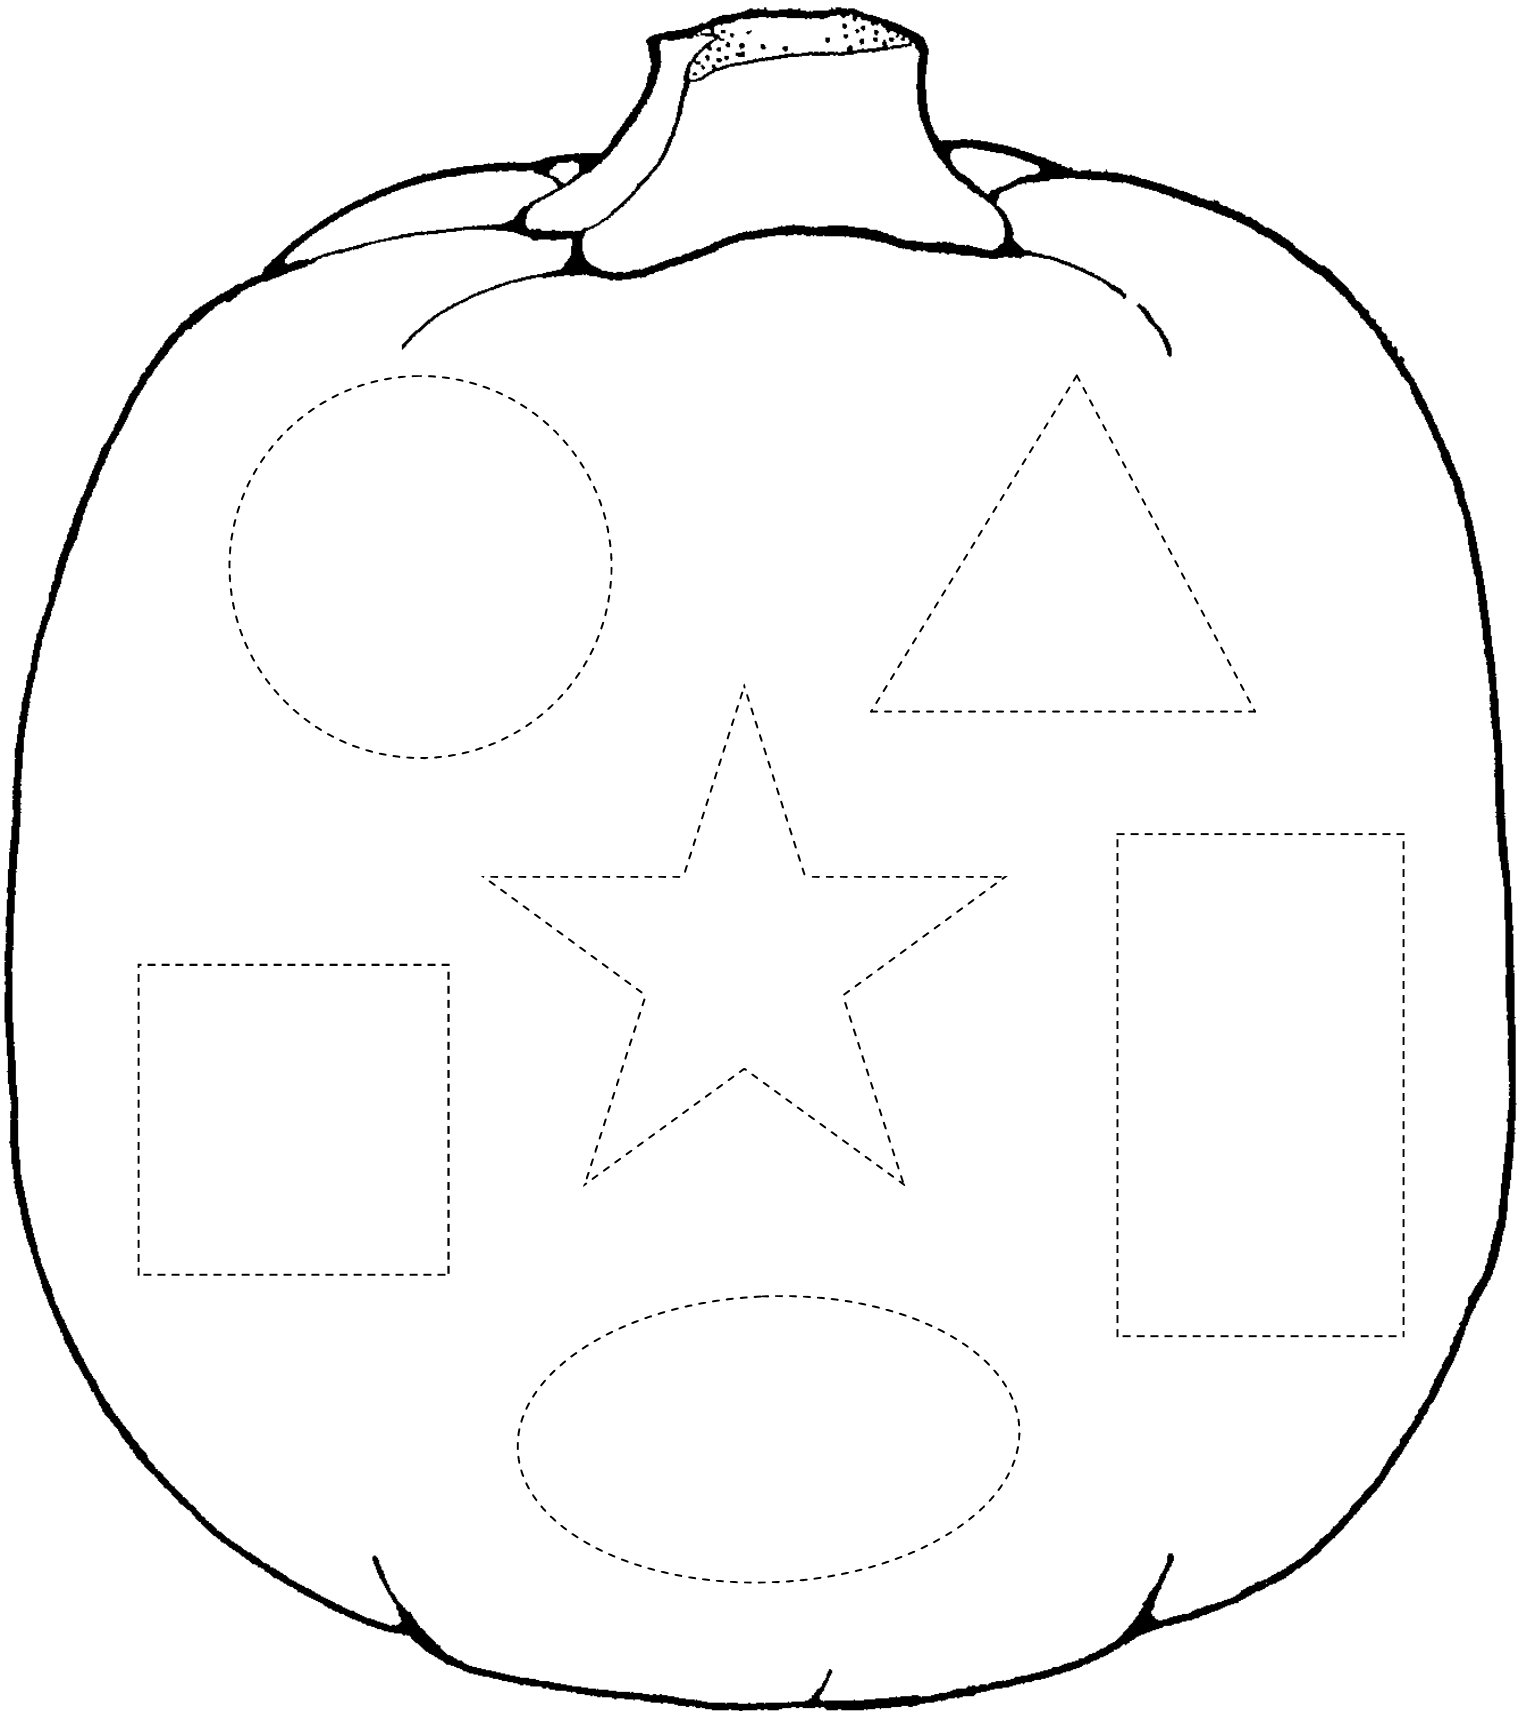

# Halloween Shape-O-Lantern

*color pumpkin orange (page 1) color the solid shapes yellow (page 2); cut out yellow shapes, match them to those on the pumpkin & glue*